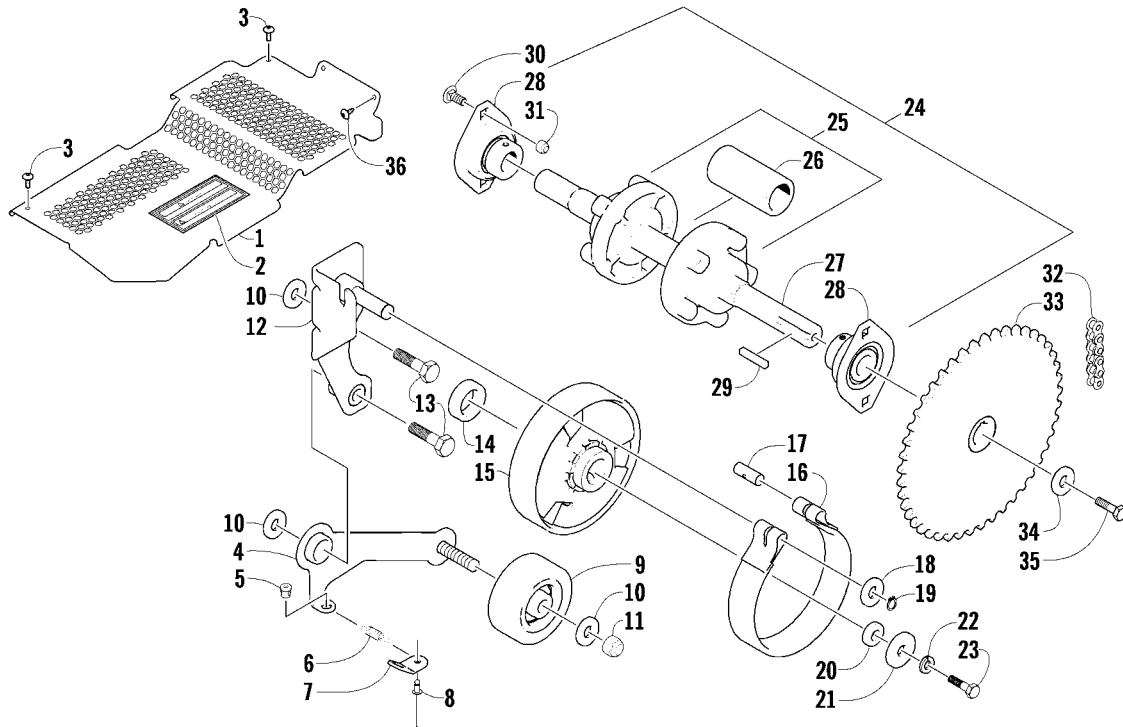

## A-ARM ASSEMBLY

0741-771

Ref	Part No.	New Qty	Description	Ref	Part No.	New Qty	Description
1	2703-392	2	A-Arm - Upper - Green	6	0623-900	4	Screw, Cap
2	2703-393	2	A-Arm - Lower - Green	7	1623-864	4	Screw, Cap
3	1603-365	4	Axle	8	1623-870	8	Nut, Lock
4	1603-394	4	Axle, Inner	9	2703-526	2	Bracket, Mounting - Shock - Green
5	0605-451	8	Axle, Powder Metal	10	1623-875	4	Washer

## STEERING POST AND TIE ROD ASSEMBLY

0744-909

Ref	Part No.	New	Qty	Description	Ref	Part No.	New	Qty	Description
1	1705-313		1	Post, Steering - Black	19	8004-135		2	Screw, Cap
2	1606-765		2	Grip, Handle	20	1703-853		2	Tie Rod - Assembly (inc. 21-24)
3	0302-165		1	Control, Throttle	21	-		2	● Rod End - Left-Hand Thread - Not Individually Serviced
4	1623-828		2	Pin	22	0623-260		2	● Nut, Hex - Left-Hand Thread
5	1623-882		2	Pin, Spring	23	0123-144		2	● Nut, Hex - Right-Hand Thread
6	0611-022		1	Decal, Engine Stop Switch	24	-		2	● Rod End - Right-Hand Thread - Not Individually Serviced
7	0109-609		2	Lever, Throttle/Brake	25	1623-876		10	Rivet
8	0123-231		3	Ring, Retaining	26	1707-444		1	Support, Steering Post - Black
9	0302-147		1	Housing, Brake	27	0630-266		1	Switch, Tether - Assembly (inc. 28)
10	0609-007		1	Switch, Engine Stop	28	0630-139		1	● Cord, Tether Switch
11	0605-560		1	Cover, Handlebar Pad	29	0687-229		1	Cable, Brake
12	0605-501		1	Pad, Handlebar	30	1602-100		1	Spring, Return - Brake
13	1623-861		4	Screw, Cap	31	0687-231		1	Cable, Throttle (inc. two No. 32)
14	0705-896		2	Retainer, Bearing	32	8053-212		3	● Washer, External Tooth Lock
15	0605-444		4	Bearing, Steering Post	33	0123-788		AR	Tie, Cable - 8 in.
16	1623-868		4	Nut, Lock					
17	1623-423		4	Nut, Lock					
18	1623-874		4	Washer					