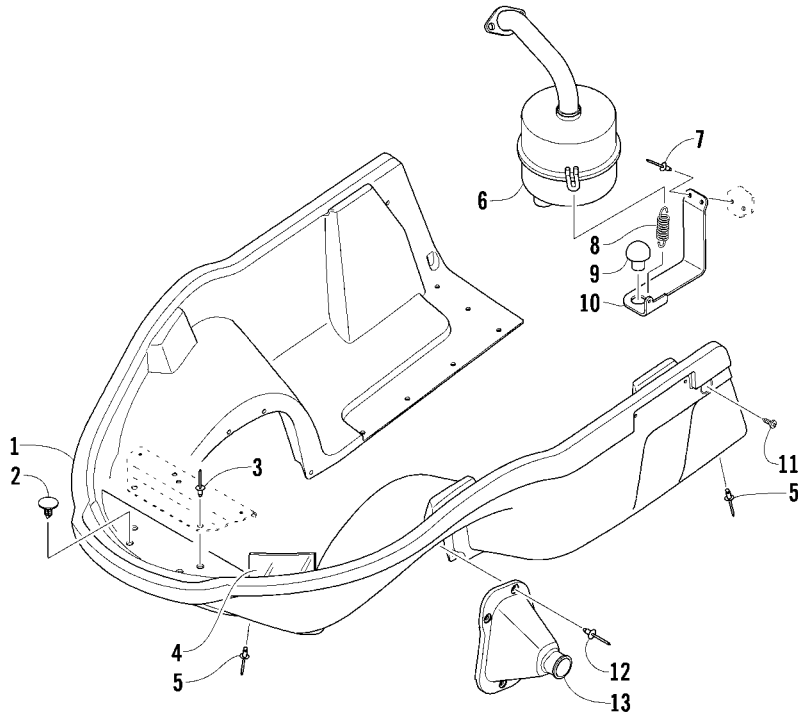

BELLY PAN AND EXHAUST ASSEMBLIES

0744-847

Ref	Part No.	New Qty	Description	Ref	Part No.	New Qty	Description
1	6606-006	1	Belly Pan - Black (inc. 2)	8	0123-321	1	Spring, Extension
2	0623-544	2	● Clip, Retaining	9	0612-111	1	Bumper, Molded - Rubber
3	0623-778	2	Rivet	10	0712-914	1	Bracket, Muffler Support
4	0619-206	AR	Foil, Protective	11	1623-129	2	Screw, Self-Tapping
5	1623-881	22	Rivet	12	1623-878	7	Rivet
6	1712-593	1	Muffler	13	0605-464	1	Boot, Tie Rod - Right
7	1623-876	2	Rivet		0605-465	1	Boot, Tie Rod - Left