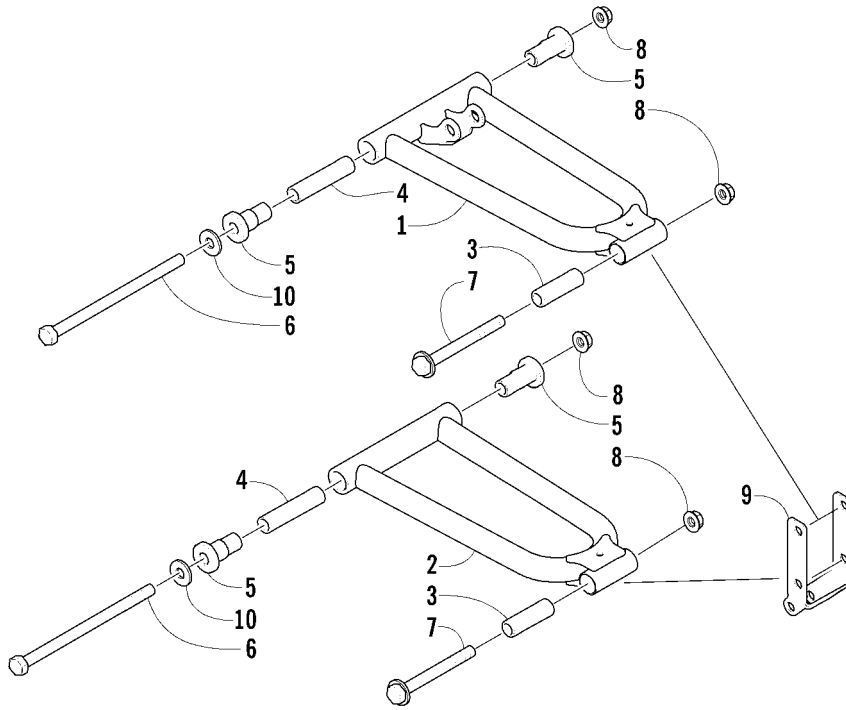

# TABLE OF CONTENTS

2012 Sno Pro 120  
(Model No. S2012ACAAAUSG)

SKI AND SPINDLE ASSEMBLY .....	1
A-ARM ASSEMBLY .....	2
FRONT SUSPENSION SHOCK ABSORBER .....	3
STEERING POST AND TIE ROD ASSEMBLY .....	4
DRIVE TRAIN SHAFT AND BRAKE ASSEMBLIES .....	5
SLIDE RAIL, IDLER WHEELS, AND TRACK ASSEMBLY .....	6
REAR SUSPENSION ARM ASSEMBLY .....	7
CHASSIS, FOOTREST, AND REAR BUMPER ASSEMBLY .....	8
HOOD, HEADLIGHT, AND WINDSHIELD ASSEMBLY .....	9
BELLY PAN AND EXHAUST ASSEMBLIES .....	10
GAS TANK, SEAT, AND TAILLIGHT ASSEMBLY .....	11
ENGINE AND RELATED PARTS .....	12
AIR CLEANER ASSEMBLY .....	13
CARBURETOR ASSEMBLY .....	14
CYLINDER AND AIR BREATHER ASSEMBLY .....	15
PISTON AND CRANKSHAFT ASSEMBLY .....	16
CAMSHAFT AND VALVE ASSEMBLY .....	17
CRANKCASE/COVER ASSEMBLY .....	18
GOVERNOR ASSEMBLY .....	19
RECOIL STARTER AND AIR SHROUD ASSEMBLY .....	20
MAGNETO .....	21

## SKI AND SPINDLE ASSEMBLY

0743-230

Ref	Part No.	New Qty	Description	Ref	Part No.	New Qty	Description
1	1603-593	2	Ski, Plastic - Black	10	1603-365	2	Axle
2	0703-698	2	Wearbar	11	2703-792	2	Spindle - Green (inc. 12-13)
3	1623-869	8	Nut, Lock	12	1623-845	2	● Fitting, Grease
4	2703-396	2	Saddle, Ski - Green	13	0603-647	8	● Insert, Spindle
5	1623-868	8	Nut, Lock	14	0623-831	2	Cap, Spindle
6	1623-857	8	Screw, Machine	15	1603-594	2	Handle, Ski - Black
7	1623-855	2	Screw, Cap	16	1623-874	2	Washer
8	1623-875	4	Washer	17	1623-858	2	Screw, Machine
9	1623-870	2	Nut, Lock	18	1623-853	2	Screw, Cap

## A-ARM ASSEMBLY

0741-771

Ref	Part No.	New Qty	Description	Ref	Part No.	New Qty	Description
1	2703-392	2	A-Arm - Upper - Green	6	0623-900	4	Screw, Cap
2	2703-393	2	A-Arm - Lower - Green	7	1623-864	4	Screw, Cap
3	1603-365	4	Axle	8	1623-870	8	Nut, Lock
4	1603-394	4	Axle, Inner	9	2703-526	2	Bracket, Mounting - Shock - Green
5	0605-451	8	Axle, Powder Metal	10	1623-875	4	Washer