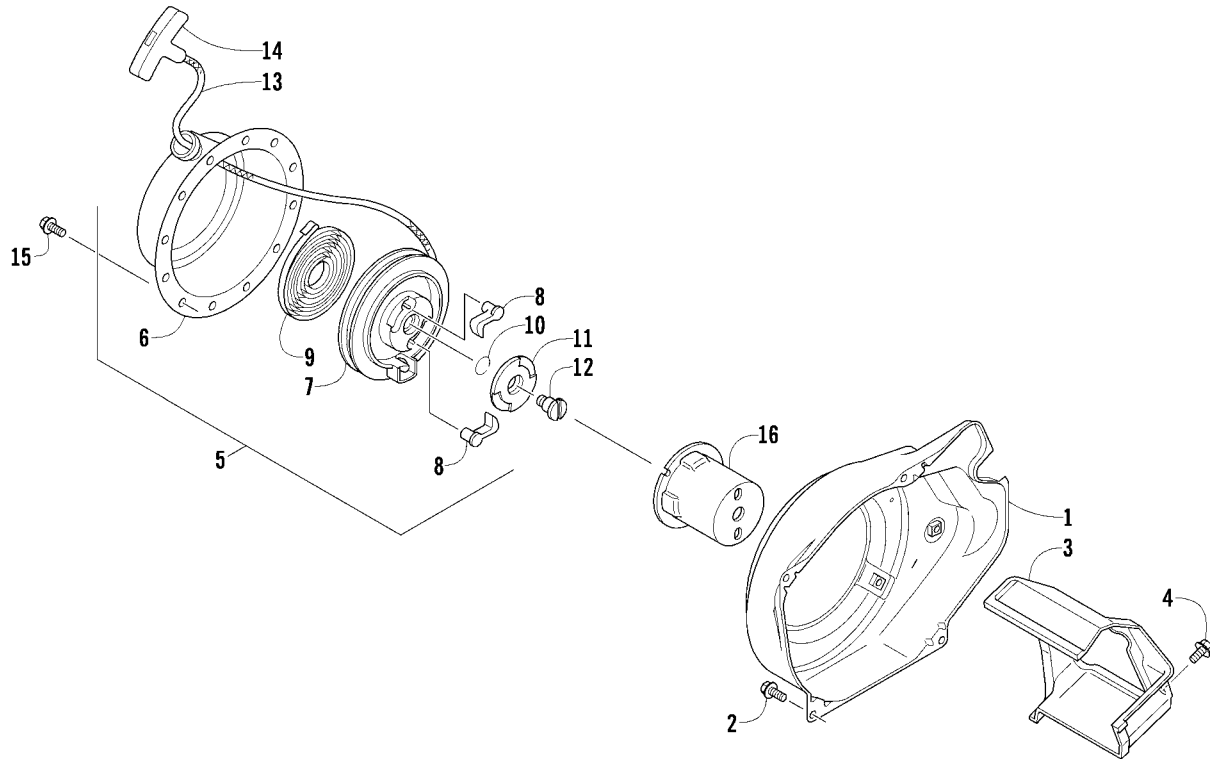

### CAMSHAFT AND VALVE ASSEMBLY

0744-915

Ref	Part No.	New Qty	Description	Ref	Part No.	New Qty	Description
1	3020-049	1	Camshaft Assembly (inc. 2)	9	3020-047	2	Nut, Lock
2	3020-050	1	● Spring	10	3020-042	2	Cotter, Valve
3	3020-044	2	Tappet, Valve	11	3020-041	2	Retainer, Valve Spring
4	3020-045	2	Rod, Push	12	3020-104	2	Spring, Valve
5	3020-019	1	Guide, Push Rod	13	3020-078	1	Seal, Valve
6	3020-046	2	Bolt, Stud w/Nut	14	3020-017	1	Valve, Intake
7	3020-043	2	Arm, Rocker	15	3020-018	1	Valve, Exhaust
8	3020-048	2	Pivot, Rocker Arm				

## CRANKCASE/COVER ASSEMBLY

0744-916

Ref	Part No.	New Qty	Description	Ref	Part No.	New Qty	Description
1	3020-024	1	Crankcase	10	3020-109	1	Seal, Oil
2	3020-111	1	Seal, Oil	11	3020-100	1	Plug
3	3020-110	1	Seal, Oil	12	3020-063	1	Gasket, Crankcase Cover
4	3020-113	2	Bearing	13	3020-123	6	Screw, Cap
5	3020-127	2	Pin, Dowel	14	3020-061	1	Stick, Oil Level
6	3020-101	2	Gasket	15	3020-102	1	Gasket
7	3020-116	2	Screw, Cap	16	3020-060	1	Plug, Oil Level
8	3020-062	1	Cover, Crankcase	17	3020-112	1	O-Ring
9	3020-040	1	Shaft, Governor Gear				

### GOVERNOR ASSEMBLY

0744-917

Ref	Part No.	New Qty	Description	Ref	Part No.	New Qty	Description
1	3020-039	1	Gear, Governor - Assembly (inc. 2-3)	9	3020-103	1	Clip, Hairpin
2	3020-033	2	● Slider, Governor	10	3020-037	1	Arm, Governor
3	3020-034	2	● Pin, Alignment	11	3020-126	1	Screw, Cap
4	3020-097	2	Washer	12	3020-107	1	Washer
5	3020-114	1	Circlip	13	3020-096	1	Nut
6	3020-035	1	Sleeve	14	3020-038	1	Rod, Carburetor
7	3020-036	1	Shaft, Governor Control	15	3020-105	1	Spring
8	3020-106	1	Washer				