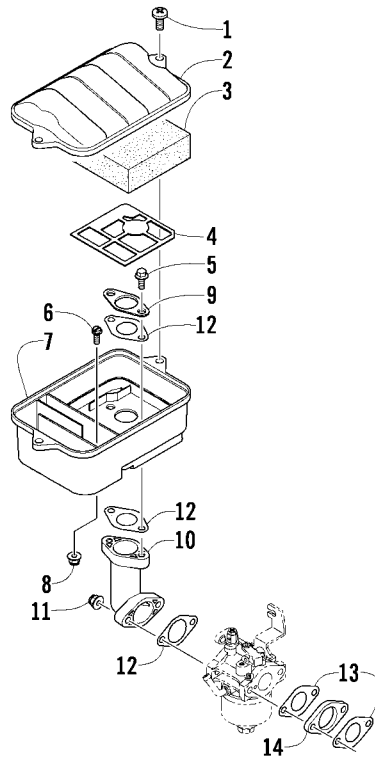

## GAS TANK, SEAT, AND TAILLIGHT ASSEMBLY

0745-475

Ref	Part No.	New Qty	Description	Ref	Part No.	New Qty	Description
1	3718-099	1	Complete Seat - Assembly (inc. 2-9)	20	0610-415	1	Clamp, Hose
2	1670-969	1	● Tank, Gas/Seat-Base	21	0610-772	AR	Hose, Gasline - 25 ft
3	1670-694	1	● Cap, Gas Tank w/Gauge (inc. 4)	22	0623-373	1	Clamp, Hose
4	0109-733	1	●● Seal, Tank Cap	23	0123-788	AR	Tie, Cable - 8 in.
5	5706-067	1	● Cover, Seat (inc. 6)	24	2670-144	1	Spring
6	5606-156	1	●● Wire, Seat	25	0687-230	1	Cable, Choke (inc. 26)
7	1706-017	1	● Foam, Seat	26	0687-181	1	● Nut, Choke Cable
8	2606-942	1	● Wire, Seat	27	4611-767	1	Decal, Switch/Choke
9	0624-528	AR	● Staple	28	0109-822	1	Switch, Ignition (inc. 29-30)
10	0123-394	1	Clip, Cable	29	0609-111	1	● Nut, Retaining
11	1670-647	1	Hose, Vent	30	0116-065	2	● Key
12	0116-469	1	Bushing, Recoil Starter	31	1623-861	2	Screw, Cap
13	1623-841	1	Nut, Push	32	1623-865	2	Nut, Lock
14	3611-856	1	Decal, Shut-Off Valve	33	0623-184	2	Washer
15	0670-289	AR	Tape, Teflon	34	0123-108	2	Nut, Cap
16	2670-064	1	Valve, Shut-Off - Gas Tank	35	0609-070	1	Taillight Assembly (inc. 36)
17	0610-419	2	Clamp, Hose	36	0230-020	1	● Bulb, Taillight
18	0410-143	AR	Hose, Gasline - 25 ft	37	1623-871	2	Washer
19	2670-075	1	Filter, Fuel	38	0123-709	2	Nut w/Washer

## ENGINE AND RELATED PARTS

0745-477

Ref	Part No.	New Qty	Description	Ref	Part No.	New Qty	Description
1	0662-560	1	Engine, 70CL1-030	12	0610-855	AR	Hose, Breather - 5 ft
2	2670-195	1	Bracket, Mounting - Throttle Cable	13	2670-127	1	Spring
3	2670-119	1	Spacer	14	4606-770	1	Bracket, Retaining
4	2670-134	1	Spring	15	3002-964	1	Clamp, Wire
5	2670-194	1	Lever, Throttle Cable	16	1623-863	4	Screw, Cap
6	1623-873	1	Washer	17	1623-869	4	Nut, Lock
7	1623-868	1	Nut, Lock	18	3706-775	1	Front End
8	2670-193	1	Spring	19	1623-876	AR	Rivet
9	8408-816	3	Screw, Cap	20	1623-874	1	Washer
10	1623-901	1	Screw, Cap	21	1623-550	1	Screw, Cap
11	2670-133	1	Spring	22	0623-822	5	Plug