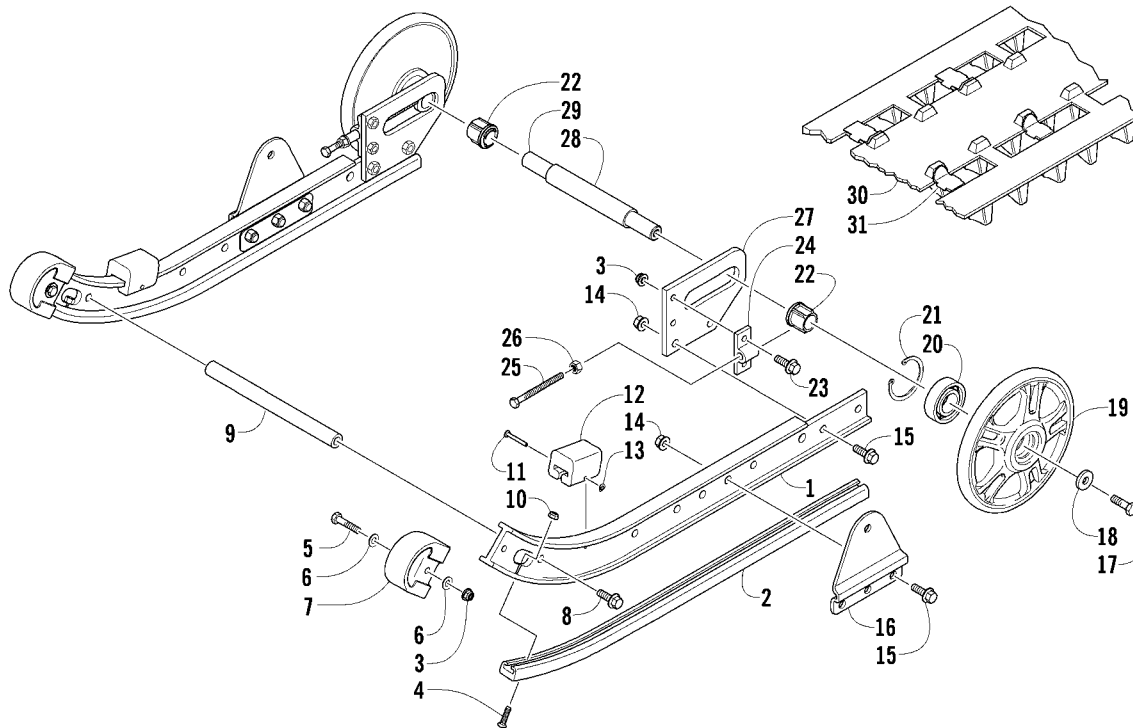

SLIDE RAIL, IDLER WHEELS, AND TRACK ASSEMBLY

0744-844

Ref	Part No.	New Qty	Description	Ref	Part No.	New Qty	Description
-	1704-883	1	Complete Skid Frame Assembly	16	0704-896	2	Bracket, Support - Arm
1	1604-705	2	Rail, Formed	17	1623-427	2	Screw, Cap
2	1604-568	2	Wearstrip, Slide Rail - Black	18	0623-664	2	Washer
3	1623-868	6	Nut, Lock	19	3604-042	2	Wheel, Idler - Rear - Green (inc. 20-21)
4	0123-859	2	Screw, Machine	20	3604-033	2	● Bearing
5	1623-852	2	Screw, Cap	21	0623-946	2	● Ring, Retaining
6	1623-872	4	Washer	22	3604-503	2	Bushing, Adjuster
7	0604-231	2	End Cap, Slide Rail	23	1623-861	4	Screw, Cap
8	1623-566	2	Screw, Cap	24	0604-206	2	Adjuster, Track
9	1604-566	1	Axle, Cross-Brace	25	0124-310	2	Screw, Cap
10	1623-865	2	Nut, Lock	26	1623-867	2	Nut
11	0123-767	2	Rivet, Solid	27	3604-543	2	Housing, Axle - Rear
12	0104-631	2	Pad, Shock	28	3604-541	1	Spacer
13	0423-090	2	Nut, Push	29	3604-542	1	Axle, Rear
14	1623-869	10	Nut, Lock	30	1602-015	1	Track Assembly (inc. 31)
15	1623-862	10	Screw, Cap	31	1602-079	32	● Clip, Guide