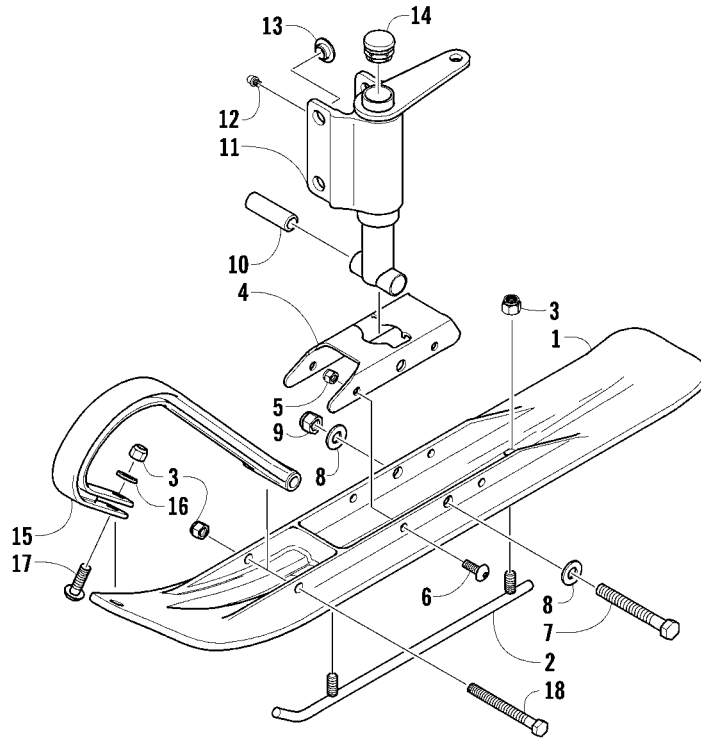

# TABLE OF CONTENTS

2012 Sno Pro 120  
(Model No. S2012ACAAAUSG)

SKI AND SPINDLE ASSEMBLY .....	1
A-ARM ASSEMBLY .....	2
FRONT SUSPENSION SHOCK ABSORBER .....	3
STEERING POST AND TIE ROD ASSEMBLY .....	4
DRIVE TRAIN SHAFT AND BRAKE ASSEMBLIES .....	5
SLIDE RAIL, IDLER WHEELS, AND TRACK ASSEMBLY .....	6
REAR SUSPENSION ARM ASSEMBLY .....	7
CHASSIS, FOOTREST, AND REAR BUMPER ASSEMBLY .....	8
HOOD, HEADLIGHT, AND WINDSHIELD ASSEMBLY .....	9
BELLY PAN AND EXHAUST ASSEMBLIES .....	10
GAS TANK, SEAT, AND TAILLIGHT ASSEMBLY .....	11
ENGINE AND RELATED PARTS .....	12
AIR CLEANER ASSEMBLY .....	13
CARBURETOR ASSEMBLY .....	14
CYLINDER AND AIR BREATHER ASSEMBLY .....	15
PISTON AND CRANKSHAFT ASSEMBLY .....	16
CAMSHAFT AND VALVE ASSEMBLY .....	17
CRANKCASE/COVER ASSEMBLY .....	18
GOVERNOR ASSEMBLY .....	19
RECOIL STARTER AND AIR SHROUD ASSEMBLY .....	20
MAGNETO .....	21

## SKI AND SPINDLE ASSEMBLY

0743-230

Ref	Part No.	New Qty	Description	Ref	Part No.	New Qty	Description
1	1603-593	2	Ski, Plastic - Black	10	1603-365	2	Axle
2	0703-698	2	Wearbar	11	2703-792	2	Spindle - Green (inc. 12-13)
3	1623-869	8	Nut, Lock	12	1623-845	2	● Fitting, Grease
4	2703-396	2	Saddle, Ski - Green	13	0603-647	8	● Insert, Spindle
5	1623-868	8	Nut, Lock	14	0623-831	2	Cap, Spindle
6	1623-857	8	Screw, Machine	15	1603-594	2	Handle, Ski - Black
7	1623-855	2	Screw, Cap	16	1623-874	2	Washer
8	1623-875	4	Washer	17	1623-858	2	Screw, Machine
9	1623-870	2	Nut, Lock	18	1623-853	2	Screw, Cap

## A-ARM ASSEMBLY

0741-771

Ref	Part No.	New Qty	Description	Ref	Part No.	New Qty	Description
1	2703-392	2	A-Arm - Upper - Green	6	0623-900	4	Screw, Cap
2	2703-393	2	A-Arm - Lower - Green	7	1623-864	4	Screw, Cap
3	1603-365	4	Axle	8	1623-870	8	Nut, Lock
4	1603-394	4	Axle, Inner	9	2703-526	2	Bracket, Mounting - Shock - Green
5	0605-451	8	Axle, Powder Metal	10	1623-875	4	Washer