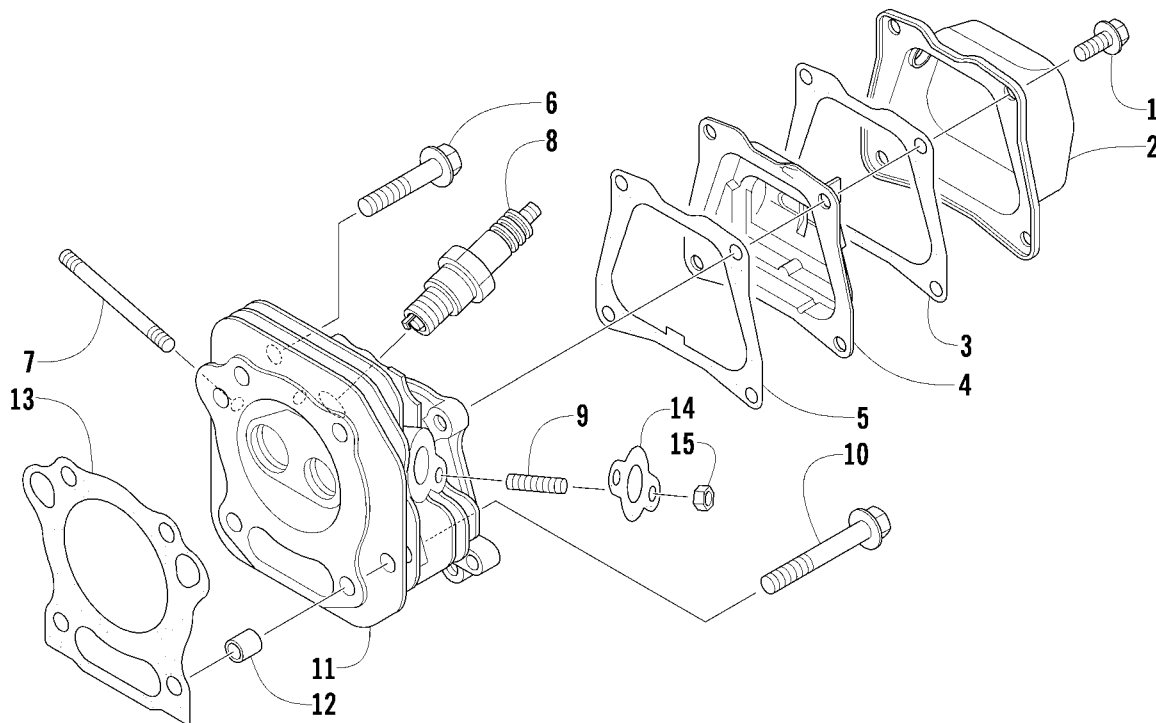

## ENGINE AND RELATED PARTS

0745-477

Ref	Part No.	New Qty	Description	Ref	Part No.	New Qty	Description
1	0662-560	1	Engine, 70CL1-030	12	0610-855	AR	Hose, Breather - 5 ft
2	2670-195	1	Bracket, Mounting - Throttle Cable	13	2670-127	1	Spring
3	2670-119	1	Spacer	14	4606-770	1	Bracket, Retaining
4	2670-134	1	Spring	15	3002-964	1	Clamp, Wire
5	2670-194	1	Lever, Throttle Cable	16	1623-863	4	Screw, Cap
6	1623-873	1	Washer	17	1623-869	4	Nut, Lock
7	1623-868	1	Nut, Lock	18	3706-775	1	Front End
8	2670-193	1	Spring	19	1623-876	AR	Rivet
9	8408-816	3	Screw, Cap	20	1623-874	1	Washer
10	1623-901	1	Screw, Cap	21	1623-550	1	Screw, Cap
11	2670-133	1	Spring	22	0623-822	5	Plug

## AIR CLEANER ASSEMBLY

0744-908

Ref	Part No.	New Qty	Description	Ref	Part No.	New Qty	Description
1	3020-094	2	Screw, Self-Tapping	8	8427-802	1	Nut, Lock
2	3020-055	1	Cover, Air Cleaner	9	3020-058	1	Insulator, Intake
3	3020-056	1	Filter, Air Cleaner	10	2670-110	1	Tube, Intake
4	3020-057	1	Plate, Retaining	11	8427-602	2	Nut, Lock
5	1623-661	2	Screw, Self-Tapping	12	3020-053	3	Gasket, Carburetor/Intake Tube
6	8408-825	1	Screw, Cap	13	3020-021	2	Gasket, Intake
7	3020-054	1	Case, Air Cleaner	14	3020-022	1	Insulator, Carburetor

## CARBURETOR ASSEMBLY

0744-911

Ref	Part No.	New Qty	Description	Ref	Part No.	New Qty	Description
1	3020-023	1	Carburetor Assembly (inc. 2-22)	12	3020-084	1	● Needle Jet - Assembly (inc. 13)
2	3020-001	1	● Screw, Throttle Stop	13	3020-080	1	●● Clip, Retaining
3	3020-005	2	● Spring	14	3020-089	1	● Nozzle
4	3020-086	1	● Cap, Adjuster Screw	15	3020-085	1	● Float
5	3020-088	1	● Adjuster Screw, Idle Fuel	16	3020-002	1	● Pin, Float
6	3020-091	2	● Screw, Machine	17	3020-082	1	● Gasket, Float Chamber
7	3020-131	1	● Pilot Jet (37.5)	18	3020-081	1	● Chamber, Float
8	3020-003	1	● Washer	19	3020-083	1	● Washer
9	3020-004	1	● Washer	20	3020-087	1	● Screw, Cap
10	3020-090	2	● Screw, Machine	21	3020-005	1	● Spring
11	3020-130	1	● Main Jet (77.5)	22	3020-079	1	● Screw, Drain