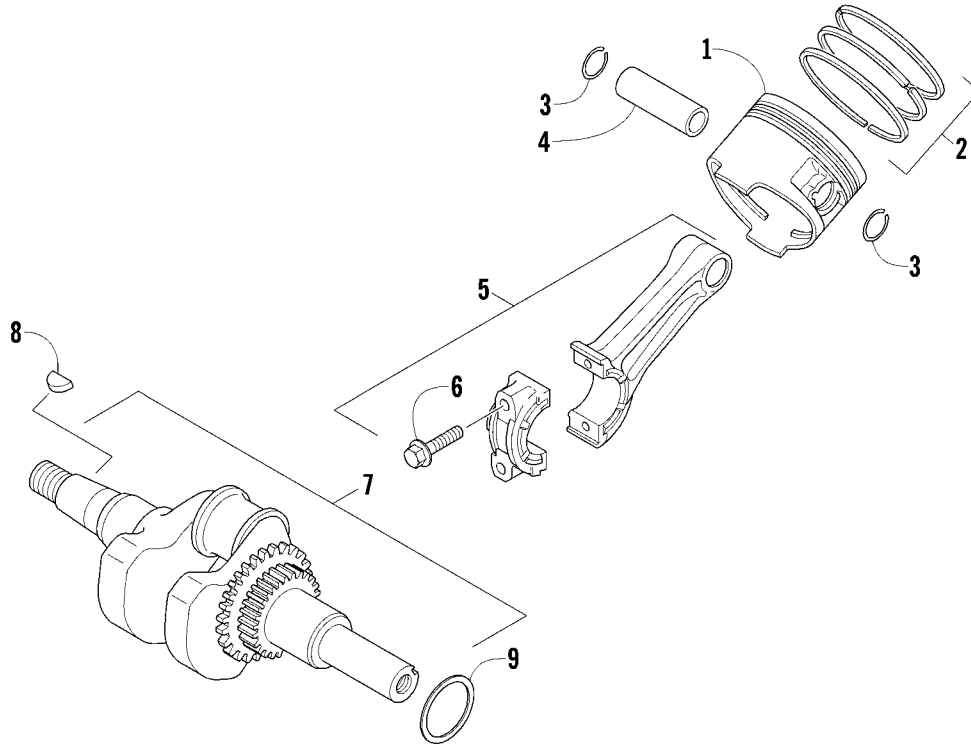

## AIR CLEANER ASSEMBLY

0744-908

Ref	Part No.	New Qty	Description	Ref	Part No.	New Qty	Description
1	3020-094	2	Screw, Self-Tapping	8	8427-802	1	Nut, Lock
2	3020-055	1	Cover, Air Cleaner	9	3020-058	1	Insulator, Intake
3	3020-056	1	Filter, Air Cleaner	10	2670-110	1	Tube, Intake
4	3020-057	1	Plate, Retaining	11	8427-602	2	Nut, Lock
5	1623-661	2	Screw, Self-Tapping	12	3020-053	3	Gasket, Carburetor/Intake Tube
6	8408-825	1	Screw, Cap	13	3020-021	2	Gasket, Intake
7	3020-054	1	Case, Air Cleaner	14	3020-022	1	Insulator, Carburetor

## CARBURETOR ASSEMBLY

0744-911

Ref	Part No.	New Qty	Description	Ref	Part No.	New Qty	Description
1	3020-023	1	Carburetor Assembly (inc. 2-22)	12	3020-084	1	● Needle Jet - Assembly (inc. 13)
2	3020-001	1	● Screw, Throttle Stop	13	3020-080	1	●● Clip, Retaining
3	3020-005	2	● Spring	14	3020-089	1	● Nozzle
4	3020-086	1	● Cap, Adjuster Screw	15	3020-085	1	● Float
5	3020-088	1	● Adjuster Screw, Idle Fuel	16	3020-002	1	● Pin, Float
6	3020-091	2	● Screw, Machine	17	3020-082	1	● Gasket, Float Chamber
7	3020-131	1	● Pilot Jet (37.5)	18	3020-081	1	● Chamber, Float
8	3020-003	1	● Washer	19	3020-083	1	● Washer
9	3020-004	1	● Washer	20	3020-087	1	● Screw, Cap
10	3020-090	2	● Screw, Machine	21	3020-005	1	● Spring
11	3020-130	1	● Main Jet (77.5)	22	3020-079	1	● Screw, Drain

## CYLINDER AND AIR BREATHER ASSEMBLY

0744-912

Ref	Part No.	New Qty	Description	Ref	Part No.	New Qty	Description
1	3020-121	4	Screw, Cap	9	3020-118	2	Bolt, Stud
2	3020-027	1	Cover, Cylinder Head	10	3020-125	2	Screw, Cap
3	3020-026	1	Gasket, Head	11	3020-008	1	Head, Cylinder
4	3020-025	1	Breather, Air	12	3020-128	2	Pin, Dowel
5	3020-028	1	Gasket, Breather	13	3020-009	1	Gasket, Cylinder Head
6	3020-124	2	Screw, Cap	14	3020-059	1	Gasket, Exhaust
7	3020-093	2	Bolt, Stud	15	3020-117	2	Nut
8	0217-809	1	Plug, Spark (BPR4ES)				