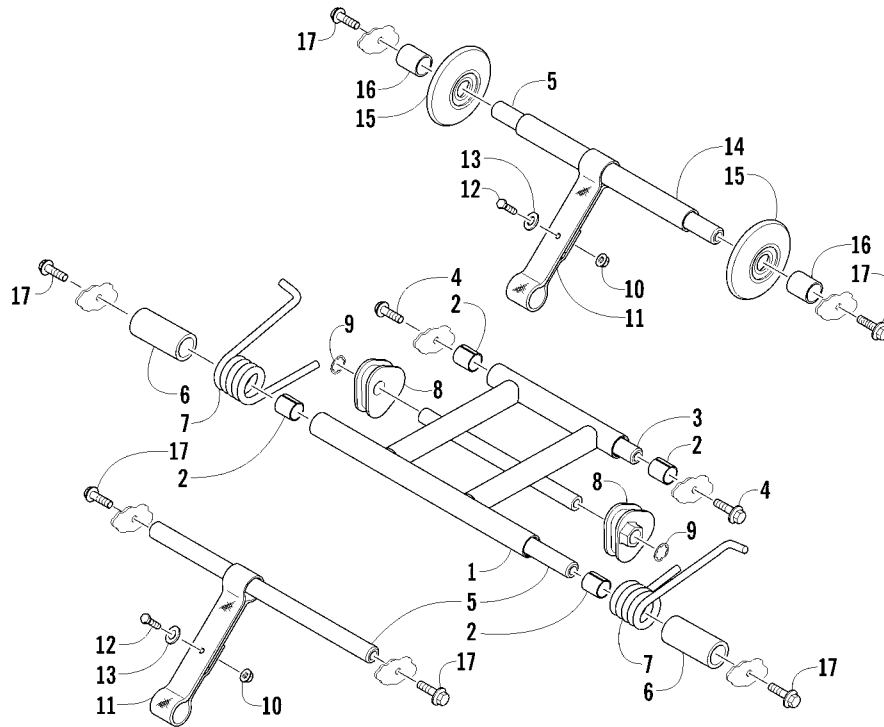

REAR SUSPENSION ARM ASSEMBLY

0745-472

Ref	Part No.	New Qty	Description	Ref	Part No.	New Qty	Description
1	2704-016	1	Arm, Rear Suspension (inc. 2)	9	0623-138	2	Ring, Retaining
2	0603-083	4	● Bearing	10	1623-868	2	Nut, Lock
3	3604-606	1	Axle, Lower	11	1604-708	2	Strap, Limiter
4	1623-566	2	Screw, Cap	12	1623-851	2	Screw, Cap
5	3604-605	3	Axle, Idler	13	1623-873	2	Washer
6	1604-715	2	Sleeve, Spring	14	1604-564	1	Spacer
7	0704-894	1	Spring, Suspension - Right	15	0300-180	2	Wheel, Idler
	0704-895	1	Spring, Suspension - Left	16	1604-565	2	Spacer
8	1604-204	1	Block, Spring Adjuster - Right	17	1623-862	6	Screw, Cap
	1604-205	1	Block, Spring Adjuster - Left