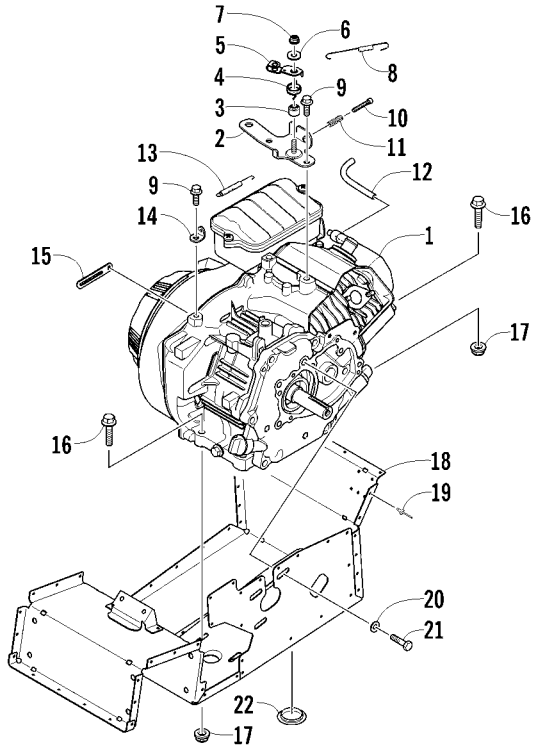

## BELLY PAN AND EXHAUST ASSEMBLIES

0744-847

Ref	Part No.	New Qty	Description	Ref	Part No.	New Qty	Description
1	6606-006	1	Belly Pan - Black (inc. 2)	8	0123-321	1	Spring, Extension
2	0623-544	2	● Clip, Retaining	9	0612-111	1	Bumper, Molded - Rubber
3	0623-778	2	Rivet	10	0712-914	1	Bracket, Muffler Support
4	0619-206	AR	Foil, Protective	11	1623-129	2	Screw, Self-Tapping
5	1623-881	22	Rivet	12	1623-878	7	Rivet
6	1712-593	1	Muffler	13	0605-464	1	Boot, Tie Rod - Right
7	1623-876	2	Rivet		0605-465	1	Boot, Tie Rod - Left

## ENGINE AND RELATED PARTS

0745-477

Ref	Part No.	New Qty	Description	Ref	Part No.	New Qty	Description
1	0662-560	1	Engine, 70CL1-030	12	0610-855	AR	Hose, Breather - 5 ft
2	2670-195	1	Bracket, Mounting - Throttle Cable	13	2670-127	1	Spring
3	2670-119	1	Spacer	14	4606-770	1	Bracket, Retaining
4	2670-134	1	Spring	15	3002-964	1	Clamp, Wire
5	2670-194	1	Lever, Throttle Cable	16	1623-863	4	Screw, Cap
6	1623-873	1	Washer	17	1623-869	4	Nut, Lock
7	1623-868	1	Nut, Lock	18	3706-775	1	Front End
8	2670-193	1	Spring	19	1623-876	AR	Rivet
9	8408-816	3	Screw, Cap	20	1623-874	1	Washer
10	1623-901	1	Screw, Cap	21	1623-550	1	Screw, Cap
11	2670-133	1	Spring	22	0623-822	5	Plug