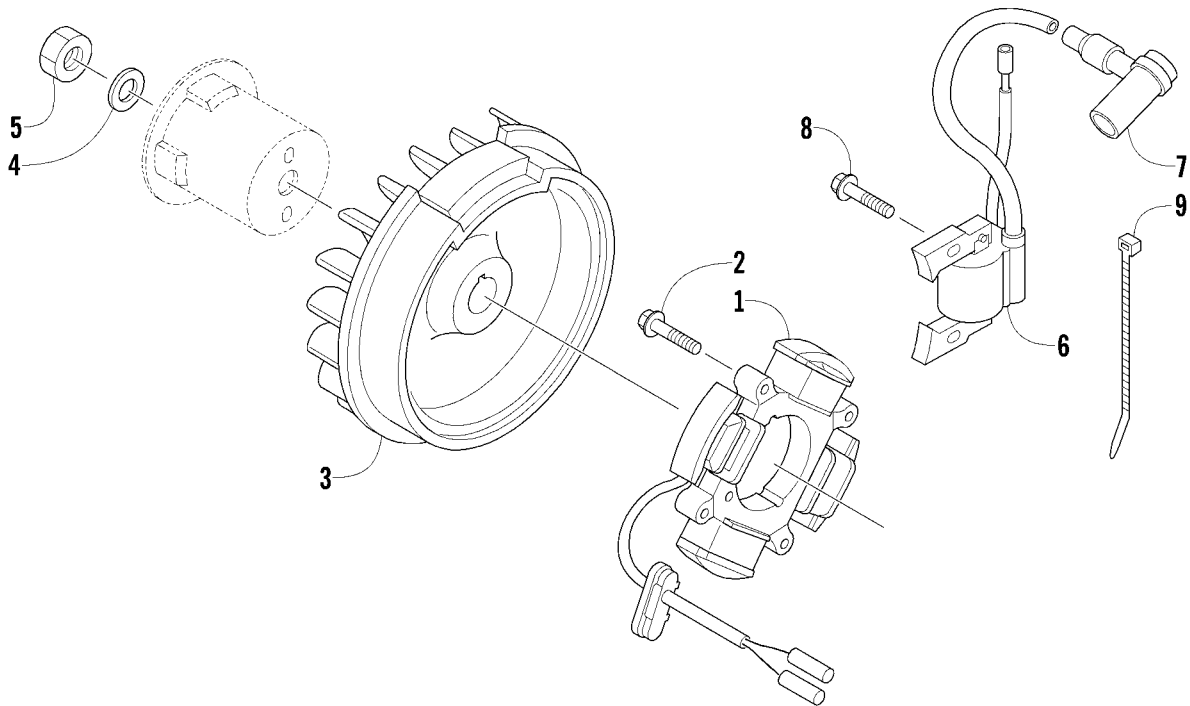

MAGNETO

0744-919

Ref	Part No.	New Qty	Description	Ref	Part No.	New Qty	Description
1	3020-006	1	Stator	6	3020-076	1	Coil, Ignition - Assembly
2	3020-092	4	Screw, Cap	7	3020-075	1	Cap, Spark Plug
3	3020-007	1	Rotor/Flywheel	8	3020-122	2	Screw, Cap
4	3020-108	1	Washer	9	3020-077	AR	Tie, Cable
5	3020-095	1	Nut