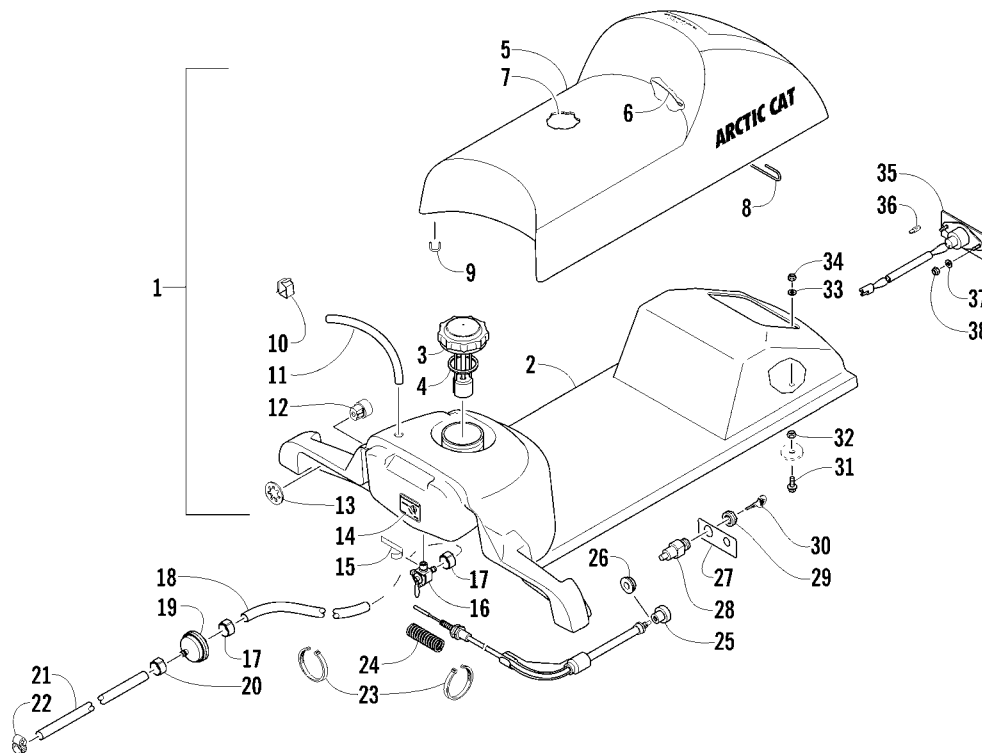

GAS TANK, SEAT, AND TAILLIGHT ASSEMBLY

0745-475

Ref	Part No.	New Qty	Description	Ref	Part No.	New Qty	Description
1	3718-099	1	Complete Seat - Assembly (inc. 2-9)	20	0610-415	1	Clamp, Hose
2	1670-969	1	● Tank, Gas/Seat-Base	21	0610-772	AR	Hose, Gasline - 25 ft
3	1670-694	1	● Cap, Gas Tank w/Gauge (inc. 4)	22	0623-373	1	Clamp, Hose
4	0109-733	1	●● Seal, Tank Cap	23	0123-788	AR	Tie, Cable - 8 in.
5	5706-067	1	● Cover, Seat (inc. 6)	24	2670-144	1	Spring
6	5606-156	1	●● Wire, Seat	25	0687-230	1	Cable, Choke (inc. 26)
7	1706-017	1	● Foam, Seat	26	0687-181	1	● Nut, Choke Cable
8	2606-942	1	● Wire, Seat	27	4611-767	1	Decal, Switch/Choke
9	0624-528	AR	● Staple	28	0109-822	1	Switch, Ignition (inc. 29-30)
10	0123-394	1	Clip, Cable	29	0609-111	1	● Nut, Retaining
11	1670-647	1	Hose, Vent	30	0116-065	2	● Key
12	0116-469	1	Bushing, Recoil Starter	31	1623-861	2	Screw, Cap
13	1623-841	1	Nut, Push	32	1623-865	2	Nut, Lock
14	3611-856	1	Decal, Shut-Off Valve	33	0623-184	2	Washer
15	0670-289	AR	Tape, Teflon	34	0123-108	2	Nut, Cap
16	2670-064	1	Valve, Shut-Off - Gas Tank	35	0609-070	1	Taillight Assembly (inc. 36)
17	0610-419	2	Clamp, Hose	36	0230-020	1	● Bulb, Taillight
18	0410-143	AR	Hose, Gasline - 25 ft	37	1623-871	2	Washer
19	2670-075	1	Filter, Fuel	38	0123-709	2	Nut w/Washer