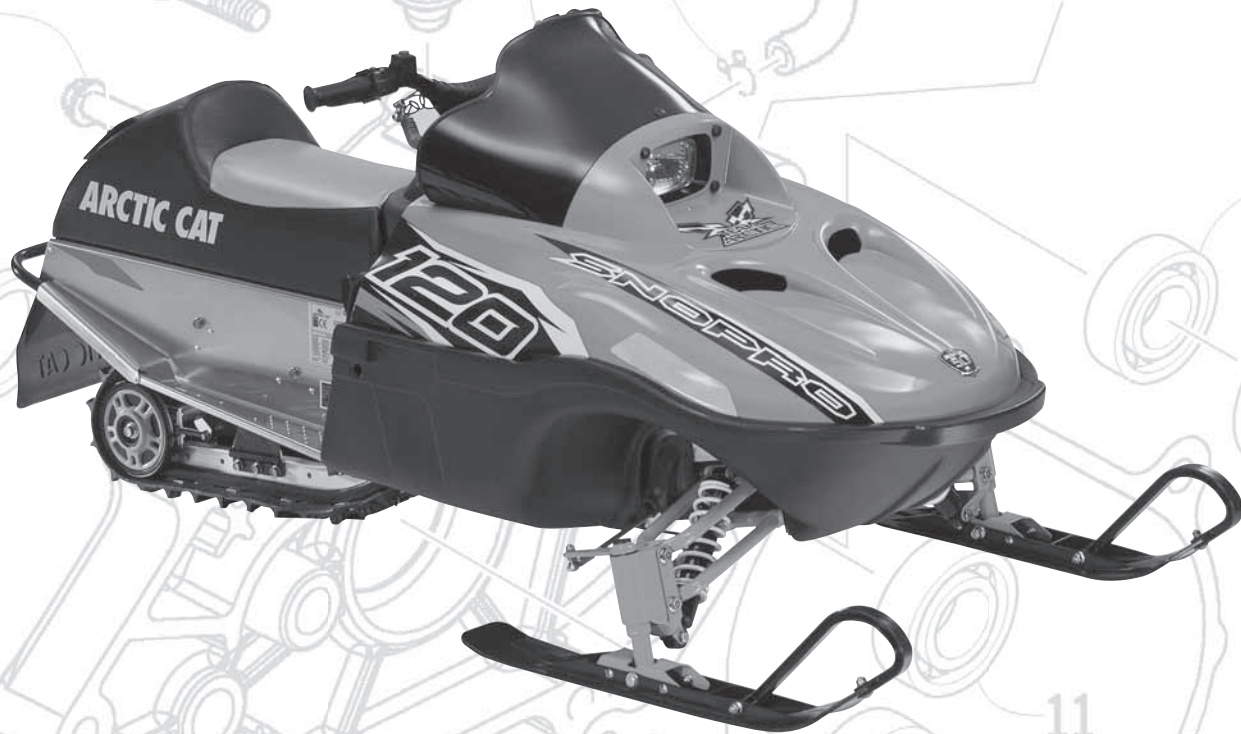

# 2012 SNOWMOBILE

## ILLUSTRATED PARTS MANUAL

**Sno Pro® 120**

**Model Number S2012ACAAAUSG**

**ARCTIC CAT®**  
SHARE OUR PASSION.™

# TABLE OF CONTENTS

2012 Sno Pro 120  
(Model No. S2012ACAAAUSG)

SKI AND SPINDLE ASSEMBLY .....	1
A-ARM ASSEMBLY .....	2
FRONT SUSPENSION SHOCK ABSORBER .....	3
STEERING POST AND TIE ROD ASSEMBLY .....	4
DRIVE TRAIN SHAFT AND BRAKE ASSEMBLIES .....	5
SLIDE RAIL, IDLER WHEELS, AND TRACK ASSEMBLY .....	6
REAR SUSPENSION ARM ASSEMBLY .....	7
CHASSIS, FOOTREST, AND REAR BUMPER ASSEMBLY .....	8
HOOD, HEADLIGHT, AND WINDSHIELD ASSEMBLY .....	9
BELLY PAN AND EXHAUST ASSEMBLIES .....	10
GAS TANK, SEAT, AND TAILLIGHT ASSEMBLY .....	11
ENGINE AND RELATED PARTS .....	12
AIR CLEANER ASSEMBLY .....	13
CARBURETOR ASSEMBLY .....	14
CYLINDER AND AIR BREATHER ASSEMBLY .....	15
PISTON AND CRANKSHAFT ASSEMBLY .....	16
CAMSHAFT AND VALVE ASSEMBLY .....	17
CRANKCASE/COVER ASSEMBLY .....	18
GOVERNOR ASSEMBLY .....	19
RECOIL STARTER AND AIR SHROUD ASSEMBLY .....	20
MAGNETO .....	21