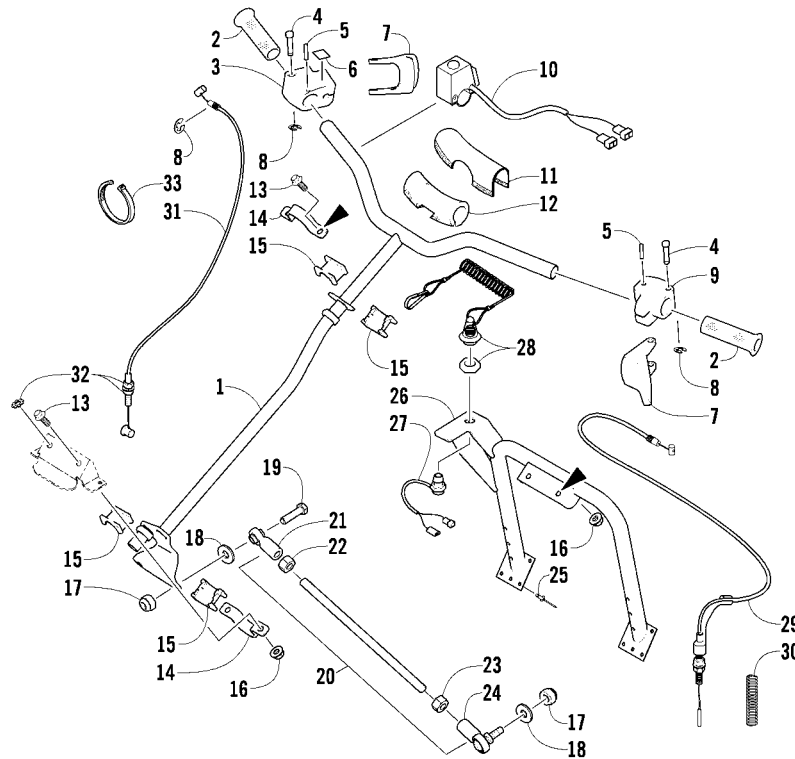

STEERING POST AND TIE ROD ASSEMBLY

0744-909

Ref	Part No.	New	Qty	Description	Ref	Part No.	New	Qty	Description
1	1705-313		1	Post, Steering - Black	19	8004-135		2	Screw, Cap
2	1606-765		2	Grip, Handle	20	1703-853		2	Tie Rod - Assembly (inc. 21-24)
3	0302-165		1	Control, Throttle	21	-		2	● Rod End - Left-Hand Thread - Not Individually Serviced
4	1623-828		2	Pin	22	0623-260		2	● Nut, Hex - Left-Hand Thread
5	1623-882		2	Pin, Spring	23	0123-144		2	● Nut, Hex - Right-Hand Thread
6	0611-022		1	Decal, Engine Stop Switch	24	-		2	● Rod End - Right-Hand Thread - Not Individually Serviced
7	0109-609		2	Lever, Throttle/Brake	25	1623-876		10	Rivet
8	0123-231		3	Ring, Retaining	26	1707-444		1	Support, Steering Post - Black
9	0302-147		1	Housing, Brake	27	0630-266		1	Switch, Tether - Assembly (inc. 28)
10	0609-007		1	Switch, Engine Stop	28	0630-139		1	● Cord, Tether Switch
11	0605-560		1	Cover, Handlebar Pad	29	0687-229		1	Cable, Brake
12	0605-501		1	Pad, Handlebar	30	1602-100		1	Spring, Return - Brake
13	1623-861		4	Screw, Cap	31	0687-231		1	Cable, Throttle (inc. two No. 32)
14	0705-896		2	Retainer, Bearing	32	8053-212		3	● Washer, External Tooth Lock
15	0605-444		4	Bearing, Steering Post	33	0123-788		AR	Tie, Cable - 8 in.
16	1623-868		4	Nut, Lock					
17	1623-423		4	Nut, Lock					
18	1623-874		4	Washer