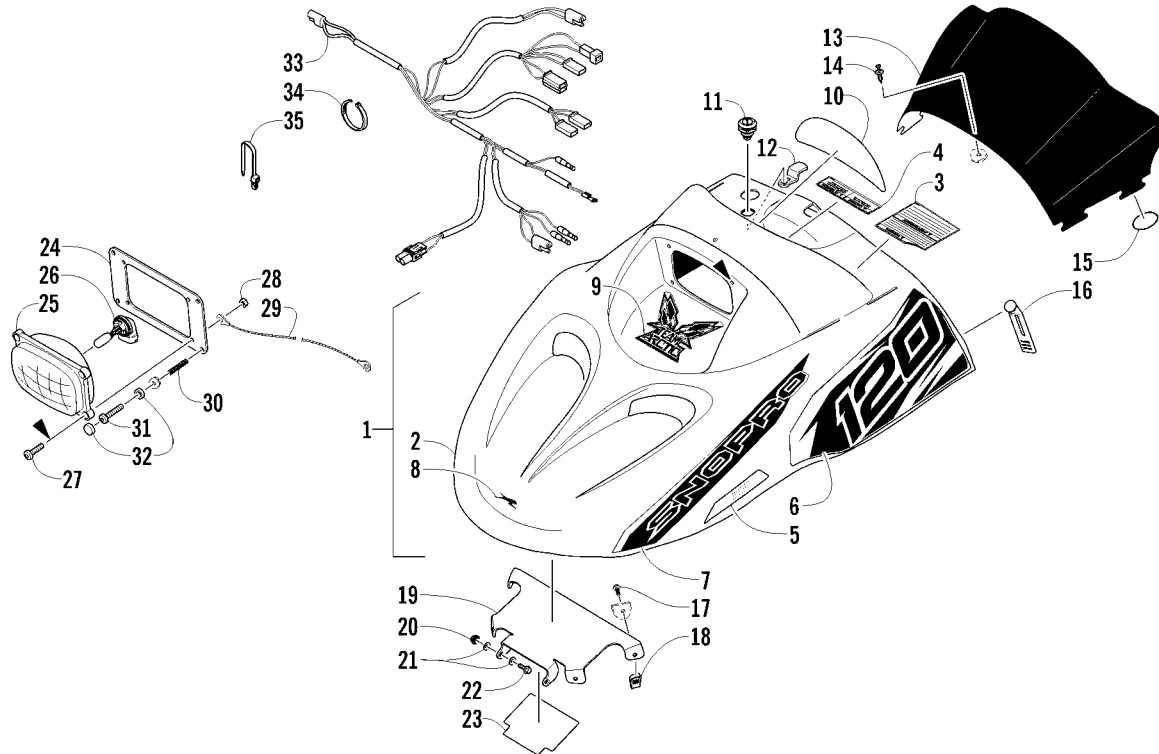

HOOD, HEADLIGHT, AND WINDSHIELD ASSEMBLY

0745-474

Ref	Part No.	New Qty	Description	Ref	Part No.	New Qty	Description
1	3718-084	1	Hood w/Decals - Green (inc. 2-10)	17	0623-902	4	Screw, Machine
2	2718-270	1	● Hood w/o Decals - Green (inc. 3-5)	18	1623-023	4	Clip, U-Nut
3	3611-755	1	●● Decal, Caution - Throttle	19	2706-140	1	Bracket, Mounting - Hood - Upper
4	3611-678	1	●● Decal, Caution - Hood	20	1623-868	2	Nut, Lock
5	9611-382	1	●● Decal, Reflector - Right - Amber	21	1623-011	4	Washer
	9611-383	1	●● Decal, Reflector - Left - Amber	22	8020-039	2	Screw, Cap
6	9611-316	1	● Decal, Hood - Lower Right	23	8611-603	1	Decal, Jet Chart
	9611-317	1	● Decal, Hood - Lower Left	24	3706-719	1	Plate, Adapter - Headlight
7	9611-318	1	● Decal, Hood - Forward - Right	25	0609-817	1	Headlight Assembly (inc. 26)
	9611-319	1	● Decal, Hood - Forward - Left	26	0609-251	1	● Bulb, Headlight
8	8611-267	1	● Decal, AirCat - Chrome	27	1623-859	4	Screw, Machine
9	8611-716	1	● Decal, Hood - Crest	28	8041-246	4	Nut, Lock
10	9611-042	1	● Decal, Hood/Console	29	1606-158	1	Cable, Hood
11	1623-846	1	Latch, Hood	30	0123-614	4	Spring, Adjustment
12	1623-847	1	Arm, Hood Latch	31	1623-860	4	Screw, Machine
13	4606-411	1	Windshield	32	0124-054	4	Snap Cap w/Washer
14	0623-243	1	Clip, Retaining	33	1686-578	1	Harness, Wiring - Main
15	0616-032	4	O-Ring, Windshield	34	0123-788	AR	Tie, Cable - 8 in.
16	1606-930	2	Strap, Hold-Down	35	0623-677	AR	Tie, Cable - Push-Mount