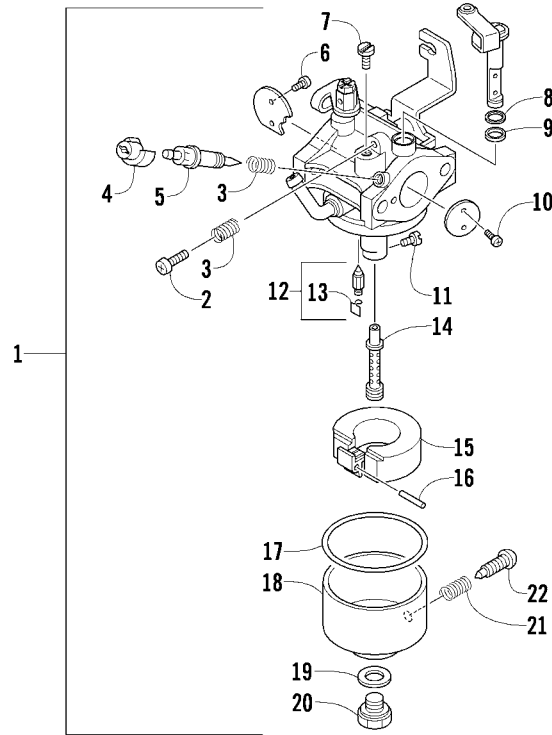

## ENGINE AND RELATED PARTS

0745-477

Ref	Part No.	New Qty	Description	Ref	Part No.	New Qty	Description
1	0662-560	1	Engine, 70CL1-030	12	0610-855	AR	Hose, Breather - 5 ft
2	2670-195	1	Bracket, Mounting - Throttle Cable	13	2670-127	1	Spring
3	2670-119	1	Spacer	14	4606-770	1	Bracket, Retaining
4	2670-134	1	Spring	15	3002-964	1	Clamp, Wire
5	2670-194	1	Lever, Throttle Cable	16	1623-863	4	Screw, Cap
6	1623-873	1	Washer	17	1623-869	4	Nut, Lock
7	1623-868	1	Nut, Lock	18	3706-775	1	Front End
8	2670-193	1	Spring	19	1623-876	AR	Rivet
9	8408-816	3	Screw, Cap	20	1623-874	1	Washer
10	1623-901	1	Screw, Cap	21	1623-550	1	Screw, Cap
11	2670-133	1	Spring	22	0623-822	5	Plug

## AIR CLEANER ASSEMBLY

0744-908

Ref	Part No.	New Qty	Description	Ref	Part No.	New Qty	Description
1	3020-094	2	Screw, Self-Tapping	8	8427-802	1	Nut, Lock
2	3020-055	1	Cover, Air Cleaner	9	3020-058	1	Insulator, Intake
3	3020-056	1	Filter, Air Cleaner	10	2670-110	1	Tube, Intake
4	3020-057	1	Plate, Retaining	11	8427-602	2	Nut, Lock
5	1623-661	2	Screw, Self-Tapping	12	3020-053	3	Gasket, Carburetor/Intake Tube
6	8408-825	1	Screw, Cap	13	3020-021	2	Gasket, Intake
7	3020-054	1	Case, Air Cleaner	14	3020-022	1	Insulator, Carburetor